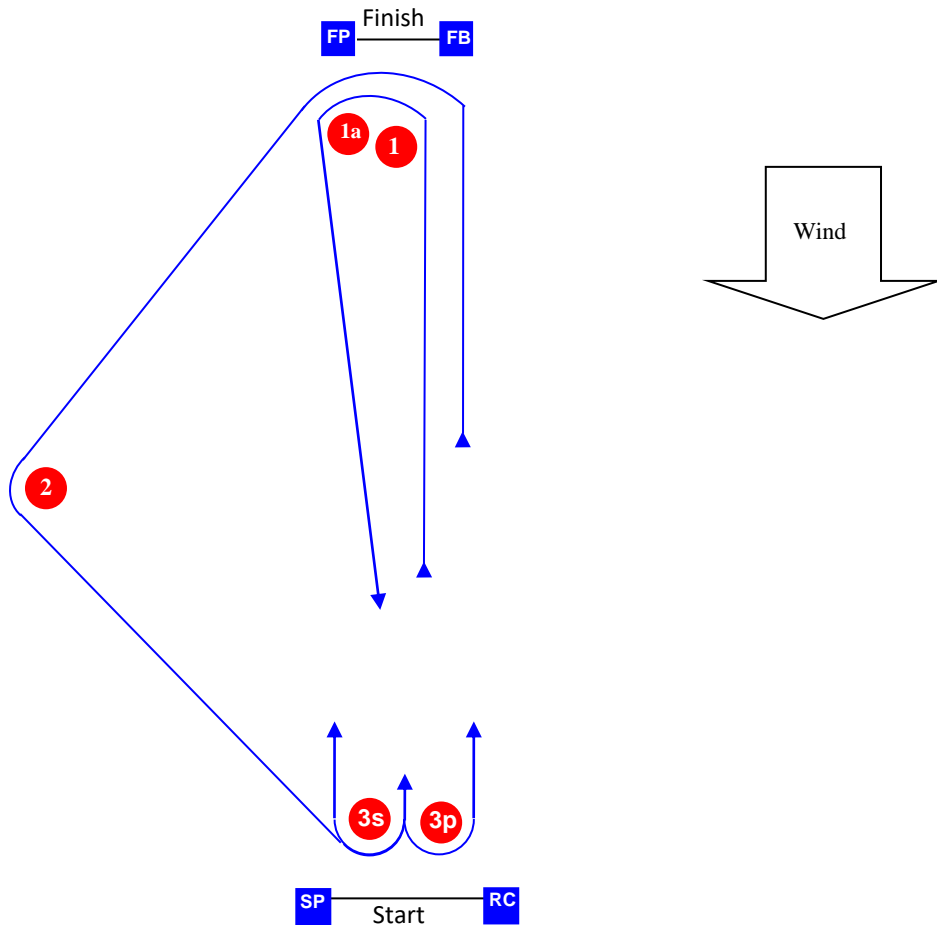

Course Illustration – Triangular course

Signal	Mark Rounding Order
1	Start – 1 – 1a – 2 – 3s(port) – 1 – 1a – 3 s/3p – Finish

Mark	Description
1 2 3s 3p	Orange round inflatable buoys (approx. 1.8m diameter)
Replacement marks	Orange cylindrical buoy
1a	White cylindrical buoy
Replacement mark	Yellow cylindrical buoy
RC Race Committee Signal Vessel	RNZYS Launch <i>"Pembles Bay"</i>
SP Start Pin Race Committee Vessel	8.4m Aquapro RIB <i>"Zella"</i>
FB Race Committee Finish Vessel	Beneteau 38 Yacht <i>"Perrine"</i>
FP Finish Pin Race Committee Vessel	6.5m Aquapro RIB <i>"Waka One"</i>